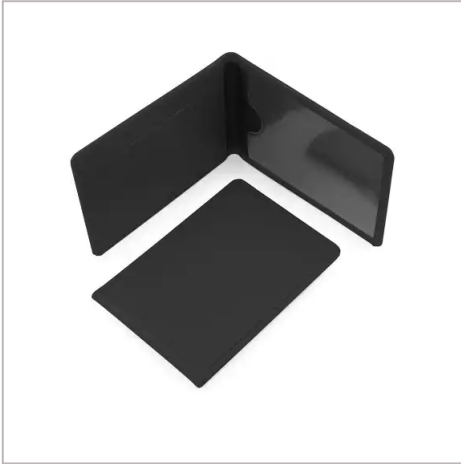

## Season Ticket Or ID Card Case In Black Vegan Belluno PU.

PRODUCT TYPE	SimpleProduct
ORDER MINIMUM QUANTITY	50
ORDER MAXIMUM QUANTITY	9999

SEASON TICKET OR ID CARD CASE BLACK SOFT TOUCH BELLUNO PU WITH A REAL LEATHER LOOK AND FEEL. BELLUNO HAS A UNIQUE COLOUR CHANGE WHEN DEBOSSSED, MAKING YOUR BRANDING DISTINCTIVE AND ACCURATE EVEN ON FINE DETAIL. PRODUCT FEATURES INCLUDE LANDSCAPE FORMAT, FOLDED AND STITCHED EDGES FOR A QUALITY FINISH, ONE CLEAR POCKET IDEAL TO HOLD A TRAVEL OR OYSTER CARDS, IDENTITY CARDS, SEASON TICKETS OR LICENCE CARDS, ONE SOLID POCKET IDEAL FOR CREDIT CARDS OR BUSINESS CARDS, ALSO AVAILABLE MADE TO ORDER IN 20 COLOURS WITH AN OPTION OF CONTRAST STITCHING AND OR CONTRAST INTERIORS AT A SMALL ADDITIONAL COST.