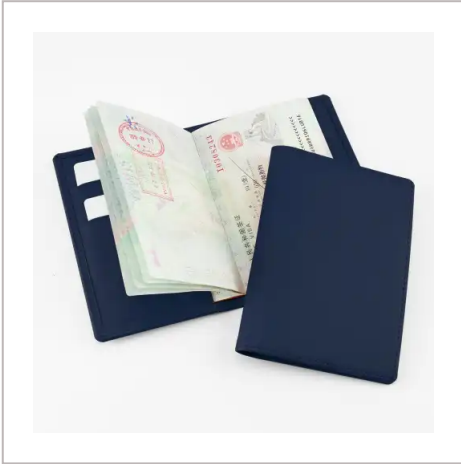

Porto Eco Express Passport Case, In A Black Or Navy.

PRODUCT TYPE	SimpleProduct
ORDER MINIMUM QUANTITY	100
ORDER MAXIMUM QUANTITY	9999

PASSPORT CASE MADE FROM PORTO MATERIAL WHICH IS RECYCLED FROM WASTE PLASTIC BOTTLES BOTTLES THAT WOULD NORMALLY GO TO LANDFILL. PORTO IS AVAILABLE IN A CHOICE OF 2 COLOURS. THIS HIGH-QUALITY VEGAN MATERIAL HAS A SUBTLE GRAIN AND IS IDEAL FOR DEBOSSSED, FOIL BLOCKED OR FULL COLOUR BRANDING.