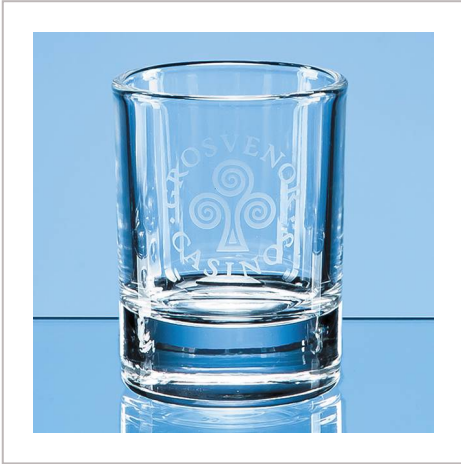

50ml Round Hot Shot Tot Glass

50ML ROUND HOT SHOT TOT GLASS

METHOD	Engraved
PRINT AREA	H35, W40
MATERIAL	Glass
COLOURS	Clear
SIZE	H57, D44
AWARD PACKAGING	Blue Skillet Box
WEIGHT	1.3KG
MOQ	1
CARTON QUANTITY	15
CARTON WEIGHT	20KG
CARTON DIMENSIONS	61cm x 46cm x 46cm