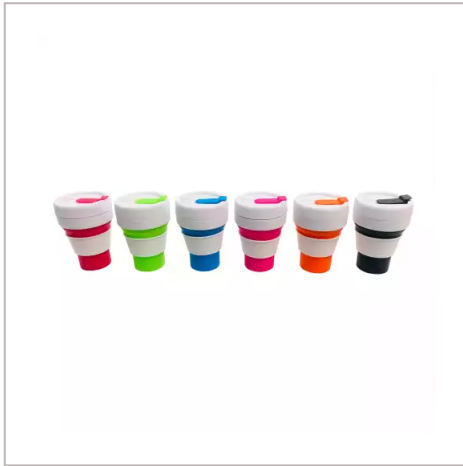

## Collapsible Cup

THE COLLAPSIBLE CUP IS THE ALTERNATIVE FOR A DISPOSABLE CUP FOR USE AT HOME, AT WORK OR ON THE GO! A BRANDABLE GRIP IS SUPPLIED AS STANDARD MEANING THAT YOU CAN USE THE COLLAPSIBLE CUP FOR BOTH HOT AND COLD DRINKS. SIMPLE USE, COLLAPSE AND STORE AWAY FOR FUTURE USE.

|                        |  |
|------------------------|--|
| BRANDING METHOD        | Printed  |
| MATERIAL               | Silicone + PP  |
| COLOURS                | Orange, Blue, Black, Red, Green & Pink with White Lid & Grip |
| SIZE                   | 12.5cm in Height (5cm when Folded)                           |
| CAPACITY               | 355ml  |
| PRINT AREA             | 30mm x 30mm on Grip  |
| UNIT WEIGHT            | 0.14kg   |
| MOQ                    | 100  |
| PACKING                | Poly Bagged  |
| CARTON QUANTITY        | 100pcs   |
| CARTON WEIGHT          | 14kg   |
| CARTON DIMENSIONS      | 45x40x35cm   |
| ARTWORK                | Required in any vectorised file format                       |
| PRODUCTION PROOF       | Visuals supplied within 24 hours                             |
| PRE PRODUCTION SAMPLE  | Approx 2 weeks from artwork approval                         |
| BULK TURNAROUND        | Approx 3-5 weeks from artwork approval                       |
| COMMODITY CODE         | 3924100000   |
| COUNTRY OF MANUFACTURE | China  |