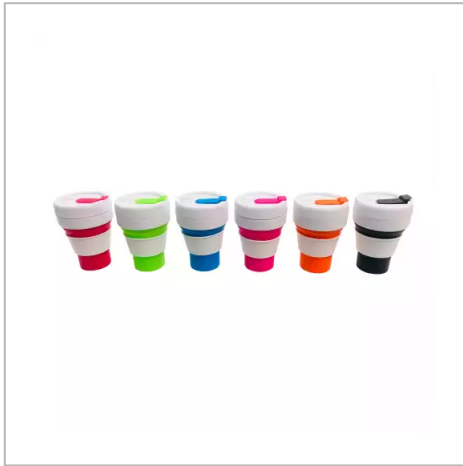

Collapsible Cup

THE COLLAPSIBLE CUP IS THE ALTERNATIVE FOR A DISPOSABLE CUP FOR USE AT HOME, AT WORK OR ON THE GO! A BRANDABLE GRIP IS SUPPLIED AS STANDARD MEANING THAT YOU CAN USE THE COLLAPSIBLE CUP FOR BOTH HOT AND COLD DRINKS. SIMPLE USE, COLLAPSE AND STORE AWAY FOR FUTURE USE.

| | |
|------------------------|--|
| BRANDING METHOD | Printed |
| MATERIAL | Silicone + PP |
| COLOURS | Orange, Blue, Black, Red, Green & Pink with White Lid & Grip |
| SIZE | 12.5cm in Height (5cm when Folded) |
| CAPACITY | 355ml |
| PRINT AREA | 30mm x 30mm on Grip |
| UNIT WEIGHT | 0.14kg |
| MOQ | 100 |
| PACKING | Poly Bagged |
| CARTON QUANTITY | 100pcs |
| CARTON WEIGHT | 14kg |
| CARTON DIMENSIONS | 45x40x35cm |
| ARTWORK | Required in any vectorised file format |
| PRODUCTION PROOF | Visuals supplied within 24 hours |
| PRE PRODUCTION SAMPLE | Approx 2 weeks from artwork approval |
| BULK TURNAROUND | Approx 3-5 weeks from artwork approval |
| COMMODITY CODE | 3924100000 |
| COUNTRY OF MANUFACTURE | China |