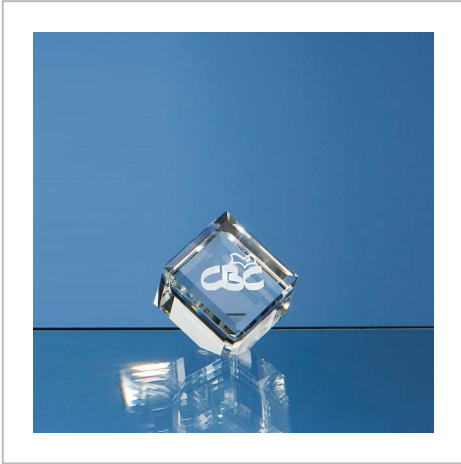

## Optical Crystal Bevel Edged Cube

4CM OPTICAL CRYSTAL BEVEL EDGED CUBE

<b>METHOD</b>	Engraved
<b>PRINT AREA</b>	H25, W25
<b>MATERIAL</b>	Glass
<b>COLOURS</b>	Clear
<b>SIZE</b>	H55, W55
<b>AWARD PACKAGING</b>	Foam Lined Boxes
<b>WEIGHT</b>	1.3KG
<b>MOQ</b>	1
<b>CARTON QUANTITY</b>	15
<b>CARTON WEIGHT</b>	20KG
<b>CARTON DIMENSIONS</b>	61cm x 46cm x 46cm