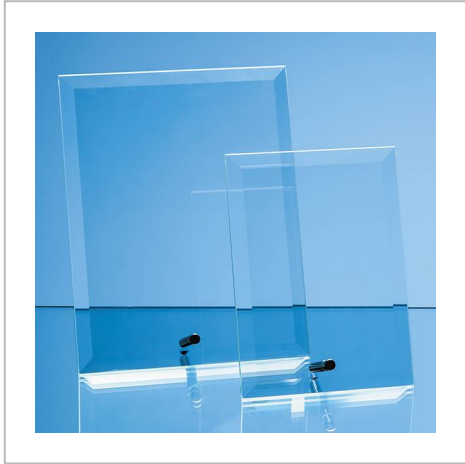

Jade Glass Bevelled Rectangle With Chrome Pin

18CM X 12.5CM X 5MM JADE GLASS BEVELLED RECTANGLE WITH CHROME PIN

METHOD	Engraved
PRINT AREA	H120, W90
MATERIAL	Glass
COLOURS	Jade
SIZE	H180, W125
AWARD PACKAGING	White Skillet Boxes
WEIGHT	1.3KG
MOQ	1
CARTON QUANTITY	15
CARTON WEIGHT	20KG
CARTON DIMENSIONS	61cm x 46cm x 46cm