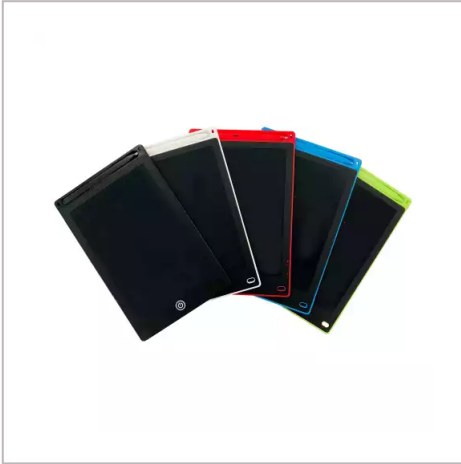

Erasable Memo Pad

OUR ERASABLE MEMO PAD IS THE NEW INNOVATIVE DESKTOP PRODUCT TO REPLACE YOUR PAPER NOTEPAD. SIMPLY WRITE YOUR NOTE ON THE SCREEN AND ONCE NOT NEEDED CAN BE ERASED WITH THE CLICK OF A BUTTON. THE LIGHTWEIGHT LCD WRITING SCREEN IS DESIGNED TO FEEL JUST LIKE WRITING ON PAPER. LOCKING SWITCH IF YOU DON'T WANT YOUR MESSAGE TO BE ERASED. AVAILABLE IN 5 STANDARD COLOURS: BLACK, WHITE, RED, BLUE & GREEN. COMPLETE WITH STYLUS FOR WRITING. SUPPLIED IN STANDARD BOX PACKAGING. MINIMUM JUST 100PCS.

BRANDING METHOD	Pad Printed
MATERIAL	ABS
COLOURS	Black, Blue, Green, Pink, Red & White
SIZE	4.4" - 116mm x 88mm or 8.5" - 225mm x 145mm
PRINT AREA	30mm x 15mm (Based on 4.4") or 50mm x 20mm (Based on 8.5")
UNIT WEIGHT	0.11kg
MOQ	100
PACKING	Individually Poly Bagged (Based on 4.4") or Standard Box (Based on 8.5")
CARTON QUANTITY	200pcs (Based on 4.4") or 100pcs (Based on 8.5")
CARTON WEIGHT	8kg (Based on 4.4") or 11kg (Based on 8.5")
CARTON DIMENSIONS	52x31.5x23.5cm
ARTWORK	Required in any vectorised file format
PRODUCTION PROOF	Visuals supplied within 24 hours
PRE PRODUCTION SAMPLE	Approx 2 weeks from artwork approval
BULK TURNAROUND	Approx 3-4 weeks from artwork approval
COMMODITY CODE	3926100000
COUNTRY OF MANUFACTURE	China