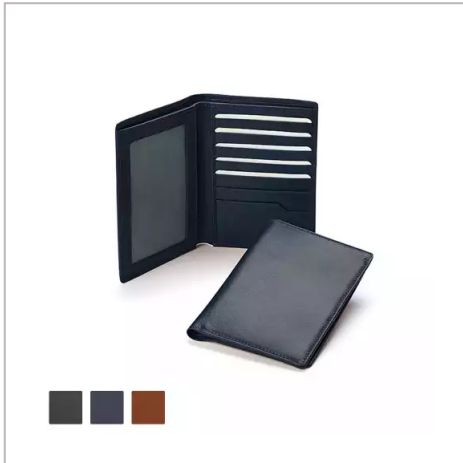

Accent Sandringham Nappa Leather Colours, Deluxe Passport Wallet

PRODUCT TYPE	SimpleProduct
ORDER MINIMUM QUANTITY	50
ORDER MAXIMUM QUANTITY	9999

ACCENT SANDRINGHAM NAPPA LEATHER DELUXE PASSPORT WALLET. AVAILABLE WITH MATCHING OR CONTRASTING STITCHING, BLACK OR COLOURED LINING, MIX AND MATCH FOR A BESPOKE LOOK. SUPPLIED IN A BLACK GIFT BOX. IDEAL FOR DEBOSSSED OR FOIL BLOCKED PERSONALISATION, FULL COLOUR PERSONALISATION ALSO AVAILABLE. PRODUCT FEATURES INCLUDE GENUINE NAPPA LEATHER WITH A SOFT TOUCH, STITCHED AND TURNED EDGES FOR A PERFECT FINISH, FRAMED TRANSPARENT POCKET TO HOLD PASSPORT, MULTIPLE SLOTS FOR CARDS, IDEAL FOR DEBOSSSED OR FOIL BLOCKED PERSONALISATION, THE LID BOX CAN ALSO BE FOIL BLOCKED.