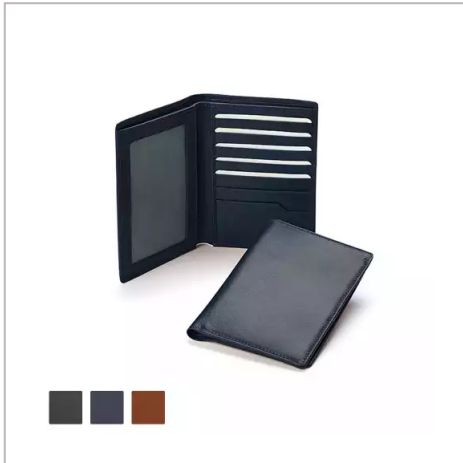

## Accent Sandringham Nappa Leather Colours, Deluxe Passport Wallet

PRODUCT TYPE	SimpleProduct
ORDER MINIMUM QUANTITY	50
ORDER MAXIMUM QUANTITY	9999

ACCENT SANDRINGHAM NAPPA LEATHER DELUXE PASSPORT WALLET. AVAILABLE WITH MATCHING OR CONTRASTING STITCHING, BLACK OR COLOURED LINING, MIX AND MATCH FOR A BESPOKE LOOK. SUPPLIED IN A BLACK GIFT BOX. IDEAL FOR DEBOSSSED OR FOIL BLOCKED PERSONALISATION, FULL COLOUR PERSONALISATION ALSO AVAILABLE. PRODUCT FEATURES INCLUDE GENUINE NAPPA LEATHER WITH A SOFT TOUCH, STITCHED AND TURNED EDGES FOR A PERFECT FINISH, FRAMED TRANSPARENT POCKET TO HOLD PASSPORT, MULTIPLE SLOTS FOR CARDS, IDEAL FOR DEBOSSSED OR FOIL BLOCKED PERSONALISATION, THE LID BOX CAN ALSO BE FOIL BLOCKED.