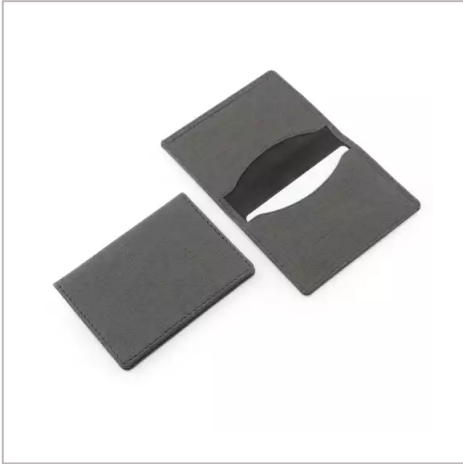

Jtec Oyster Travel Card With RFID Protection

PRODUCT TYPE	SimpleProduct
ORDER MINIMUM QUANTITY	25
ORDER MAXIMUM QUANTITY	9999

JTEC OYSTER TRAVEL CARD WITH RFID PROTECTION FINISHED IN A LIGHTLY TEXTURED CONTEMPORARY GREY LINEN EFFECT PU WITH A BURNISH DEBOSS FOR QUALITY BRANDING. PRODUCT FEATURES INCLUDE - FOLDED AND STITCHED EDGES FOR A QUALITY FINISH, TWO POCKETS IDEAL TO HOLD A TRAVEL OR OYSTER CARDS, IDENTITY CARDS, SEASON TICKETS OR LICENCE CARDS, RFID PROTECTION TO PREVENT THE INFORMATION FROM BEING STOLEN FROM YOUR CARD, WHILST IT IS IN THE WALLET.