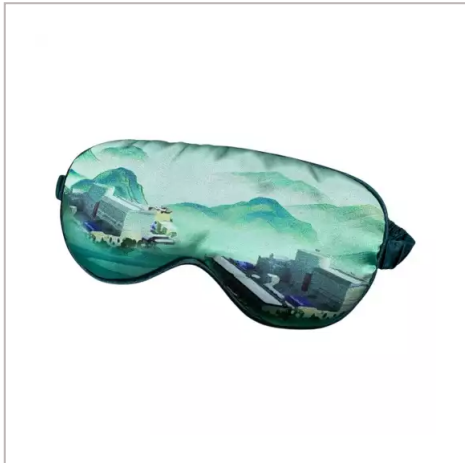

## Premium Full Colour Eye Mask

INDULGE IN ULTIMATE COMFORT AND STYLE WITH OUR PREMIUM FULL COLOUR EYE MASK. MADE FROM HIGH-QUALITY, SILKY-SOFT FABRIC, THIS MASK OFFERS A LUXURIOUS FEEL AGAINST THE SKIN WHILE EFFECTIVELY BLOCKING OUT LIGHT FOR UNINTERRUPTED SLEEP. THIS EYE MASK IS PRINTED FULL COLOUR, ALLOWING YOU TO SHOWCASE YOUR BRAND AND MAKE A LASTING IMPRESSION. THE COLOUR MATCHED ELASTICATED STRAP OFFERS A SNUG, COMFORTABLE FIT THAT SUITS ALL HEAD SIZES, ENSURING IT STAYS IN PLACE WITHOUT CAUSING DISCOMFORT. PERFECT FOR TRAVEL, MEDITATION, OR RELAXATION AT HOME, THIS PREMIUM EYE MASK COMBINES FUNCTION WITH A SLEEK, POLISHED LOOK, MAKING IT AN IDEAL GIFT OR PROMOTIONAL ITEM FOR THOSE WHO VALUE QUALITY AND COMFORT.

<b>MATERIAL</b>	Imitation Silk and Polyester cotton inner
<b>COLOURS</b>	Choice of 43 standard colours
<b>BRANDING METHOD</b>	Full colour print
<b>FITTING</b>	Colour matched Elasticated Strap
<b>SIZE</b>	205mm x 95mm
<b>PRINT AREA</b>	205mm x 95mm
<b>UNIT WEIGHT</b>	0.0351kg (based on Full colour print)
<b>MOQ</b>	100
<b>PACKING</b>	Individually poly bagged
<b>CARTON QUANTITY</b>	500pcs
<b>CARTON WEIGHT</b>	18kg (based on Full colour print)
<b>CARTON DIMENSIONS</b>	68x43x30cm
<b>ARTWORK</b>	Required in any vectorised file format
<b>PRODUCTION PROOF</b>	Visuals supplied within 24 hours
<b>PRE PRODUCTION SAMPLE</b>	Approx 2 weeks from artwork approval
<b>BULK TURNAROUND</b>	Approx 4 weeks from artwork approval
<b>COMMODITY CODE</b>	6117809000
<b>COUNTRY OF MANUFACTURE</b>	China