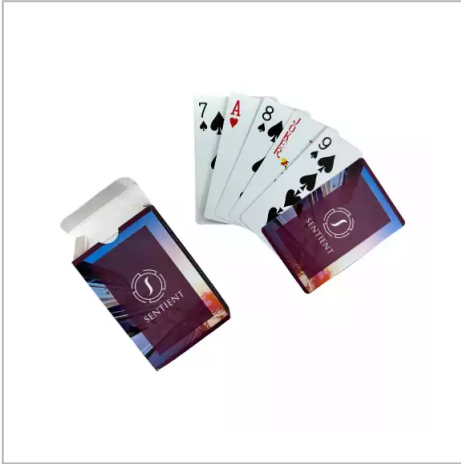

## Playing Cards

PACKS OF PLAYING CARDS SUPPLIED IN A BRANDED BOX. BOTH THE BOX AND BOTH SIDES OF THE PLAYING CARDS CAN BE BESPOKE BRANDED FULL COLOUR. VARNISH COATED SUPPLIED IN A PAPER COATED BOX

PACKING	Paper Box
BRANDING METHOD	Full Colour
MATERIAL	300 gsm paper
SIZE	87mm x 55mm - Card
PRINT AREA	All over - Both sides of Card & Box
UNIT WEIGHT	0.105kg
MOQ	500
CARTON QUANTITY	100pcs
CARTON WEIGHT	11kg
CARTON DIMENSIONS	35x21x20cm
ARTWORK	Required in any vectorised file format
PRODUCTION PROOF	Visuals supplied within 24 hours
PRE PRODUCTION SAMPLE	Approx 2 weeks from artwork approval
BULK TURNAROUND	Approx 3-4 weeks from artwork approval
COMMODITY CODE	95044000.00
COUNTRY OF MANUFACTURE	China