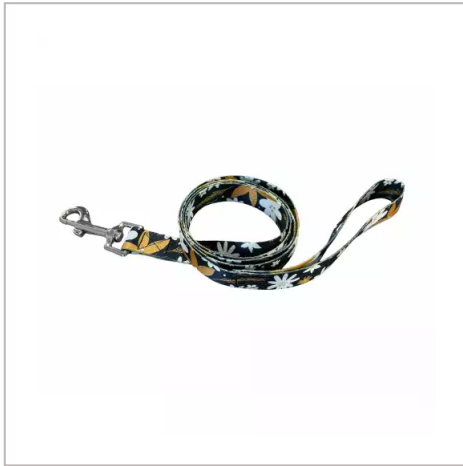

## Recycled PET Dog Lead

RECYCLED PET DOG LEADS COME AS A 20MM WIDTH AS STANDARD.THEY ARE SUPPLIED WITH A HEAVY DUTY, NICKEL PLATED HOOK & SEWN LOOP HANDLE.THESE CAN BE PANTONE MATCHED ON ANY QUANTITY AND PRINTED BOTH SIDES AS STANDARD.MOQ OF JUST 200PCS.

<b>FITTING</b>	Dog Clip
<b>BRANDING METHOD</b>	Dye Sublimation
<b>MATERIAL</b>	Recycled PET
<b>COLOURS</b>	Full Colour Print
<b>SIZE</b>	1,200mm x 20mm lead, 1.5mm thick
<b>PRINT AREA</b>	All Over
<b>UNIT WEIGHT</b>	0.065kg
<b>MOQ</b>	200
<b>PACKING</b>	Individually Poly Bagged
<b>CARTON QUANTITY</b>	200pcs
<b>CARTON WEIGHT</b>	13kg
<b>CARTON DIMENSIONS</b>	50x30x30cm
<b>ARTWORK</b>	Required in any vectorised file format
<b>PRODUCTION PROOF</b>	Visuals supplied within 24 hours
<b>PRE PRODUCTION SAMPLE</b>	Approx 3 weeks from artwork approval
<b>BULK TURNAROUND</b>	Approx 4 weeks from artwork approval
<b>COMMODITY CODE</b>	4201000090
<b>COUNTRY OF MANUFACTURE</b>	China