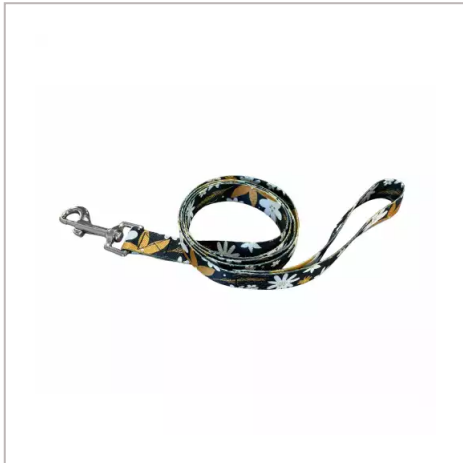

## Recycled PET Dog Lead

RECYCLED PET DOG LEADS COME AS A 20MM WIDTH AS STANDARD. THEY ARE SUPPLIED WITH A HEAVY DUTY, NICKEL PLATED HOOK & SEWN LOOP HANDLE. THESE CAN BE PANTONE MATCHED ON ANY QUANTITY AND PRINTED BOTH SIDES AS STANDARD. MOQ OF JUST 200PCS.

<b>FITTING</b>	Dog Clip
<b>BRANDING METHOD</b>	Dye Sublimation
<b>MATERIAL</b>	Recycled PET
<b>COLOURS</b>	Full Colour Print
<b>SIZE</b>	1,200mm x 20mm lead, 1.5mm thick
<b>PRINT AREA</b>	All Over
<b>UNIT WEIGHT</b>	0.065kg
<b>MOQ</b>	200
<b>PACKING</b>	Individually Poly Bagged
<b>CARTON QUANTITY</b>	200pcs
<b>CARTON WEIGHT</b>	13kg
<b>CARTON DIMENSIONS</b>	50x30x30cm
<b>ARTWORK</b>	Required in any vectorised file format
<b>PRODUCTION PROOF</b>	Visuals supplied within 24 hours
<b>PRE PRODUCTION SAMPLE</b>	Approx 3 weeks from artwork approval
<b>BULK TURNAROUND</b>	Approx 4 weeks from artwork approval
<b>COMMODITY CODE</b>	4201000090
<b>COUNTRY OF MANUFACTURE</b>	China